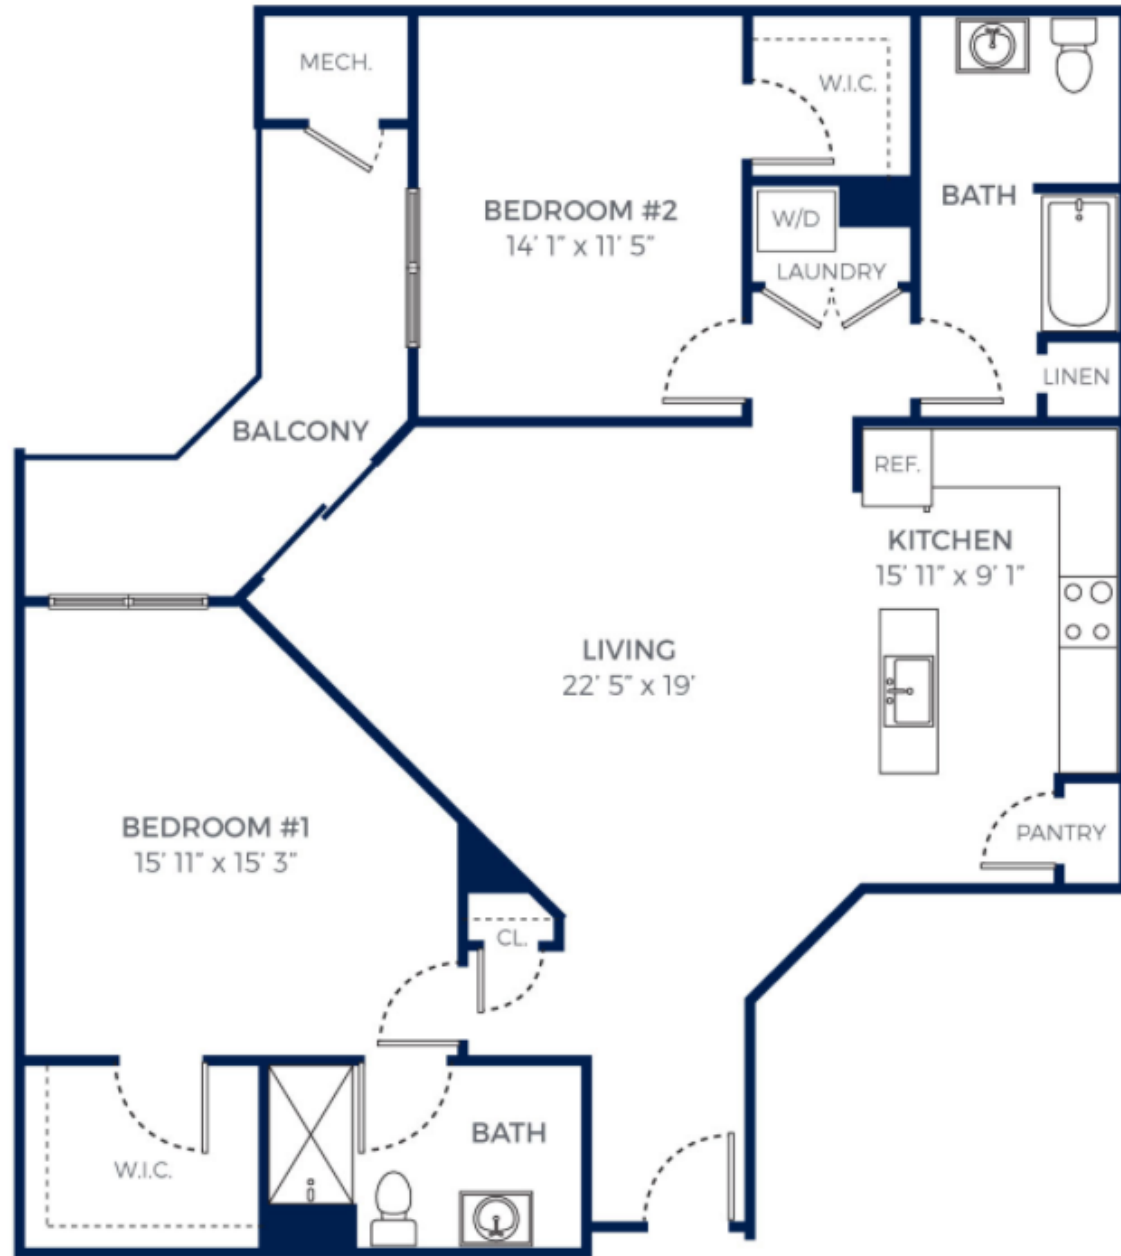

B-04

1,344 Sq. Ft.

2 Bedroom | 2 Bath

**THE NEIL**  
MODERN APARTMENTS