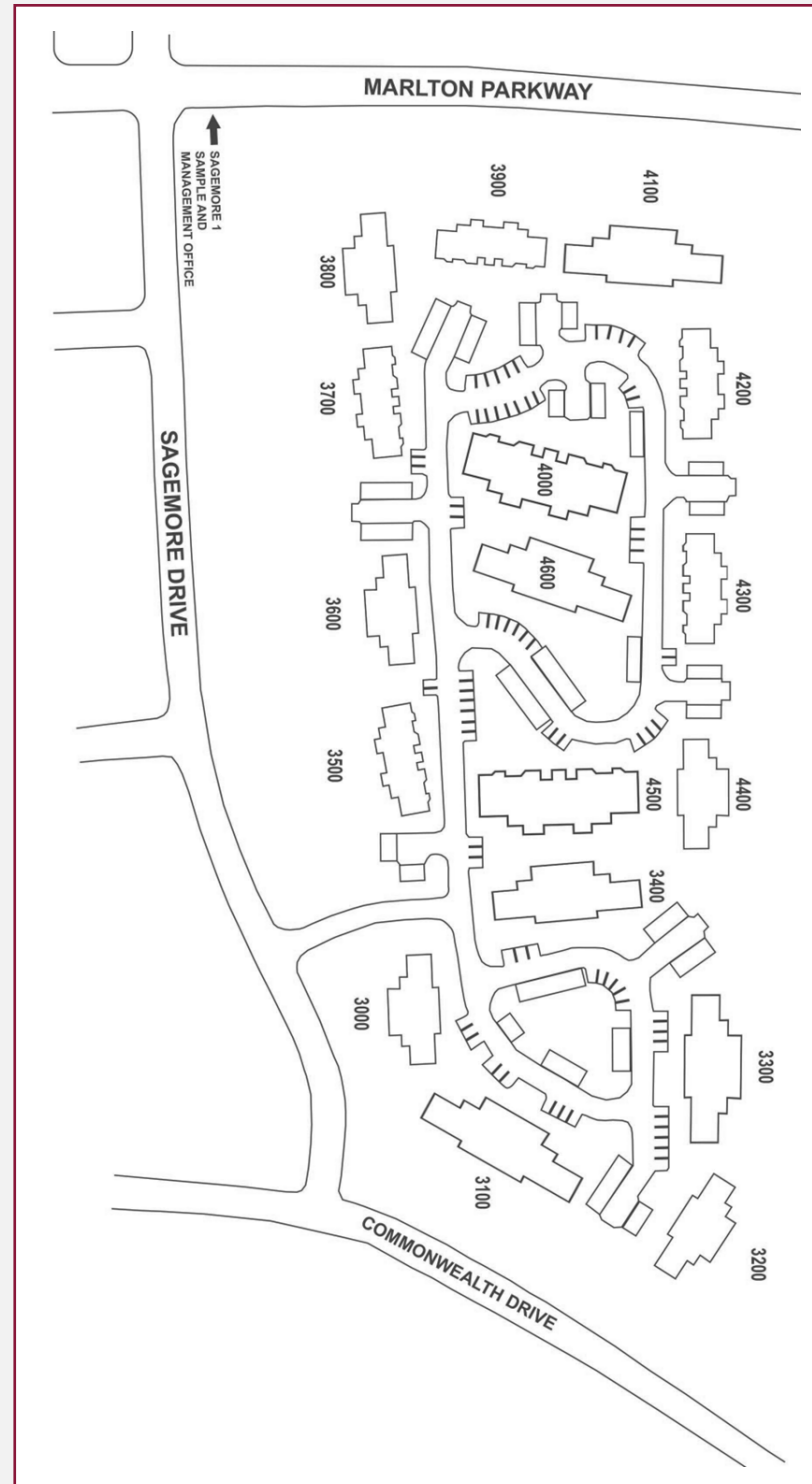

SAGEMORE I MAP

SAGEMORE II MAP

SAGEMORE APARTMENTS
900 Sagemore Drive Marlton, NJ 08053
856-985-1154
sagemore@davisenterprises.com
www.sagemoreapts.com

WELCOME TO SAGEMORE

Welcome to unsurpassed elegant living at Sagemore Apartments, a community of luxury and sophistication. Sagemore's quiet, park-like community offers an incomparable lifestyle.

FLOORPLANS

HADDONFIELD

MOORESTOWN

MEDFORD

Unit #

Floorplan