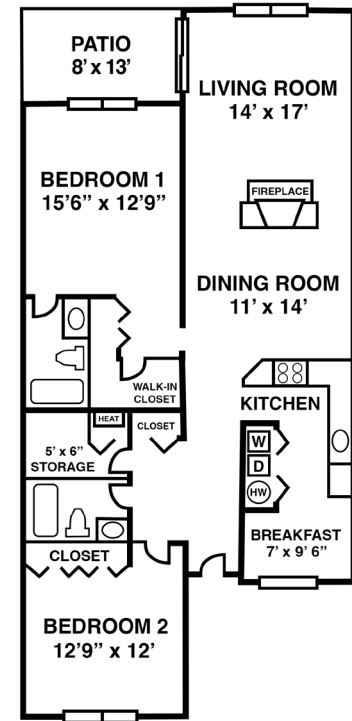

MOORESTOWN