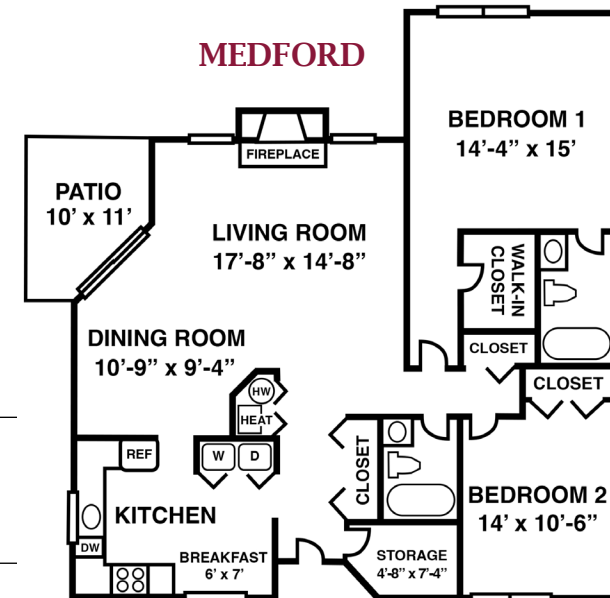

AMENITIES

- Spacious kitchen with breakfast room
 - Granite counter tops
 - LVT wood style flooring
 - Stainless Steel Appliances
 - Electric Glass Top self-cleaning range
 - Frost free refrigerator
 - Garbage Disposal
 - Dishwasher
 - Individually controlled A/C and Gas Heat
 - Elegant formal dining room
 - Carpeted Bedroom(s)
 - Handsome fireplace in living room
 - Full size washer and dryer
 - Master bedroom featuring a spacious dressing room and private bath
 - Plenty of Closets including a Large Storage Closet
 - Patio or Balcony
 - Pet friendly buildings
- *Weight restrictions

FLOORPLANS

HADDONFIELD

MOORESTOWN

MEDFORD

Unit #

Floorplan