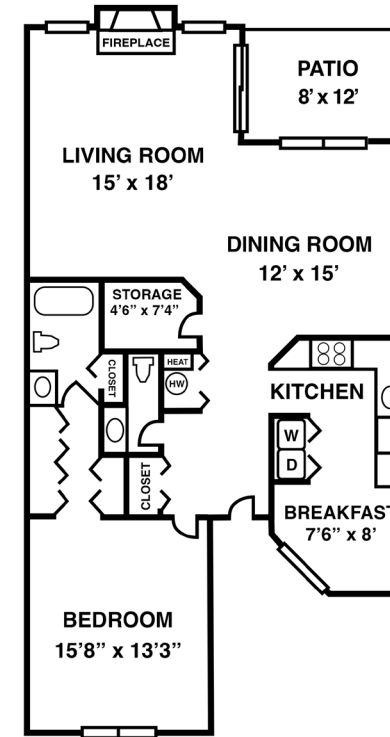

FLOORPLANS

HADDONFIELD