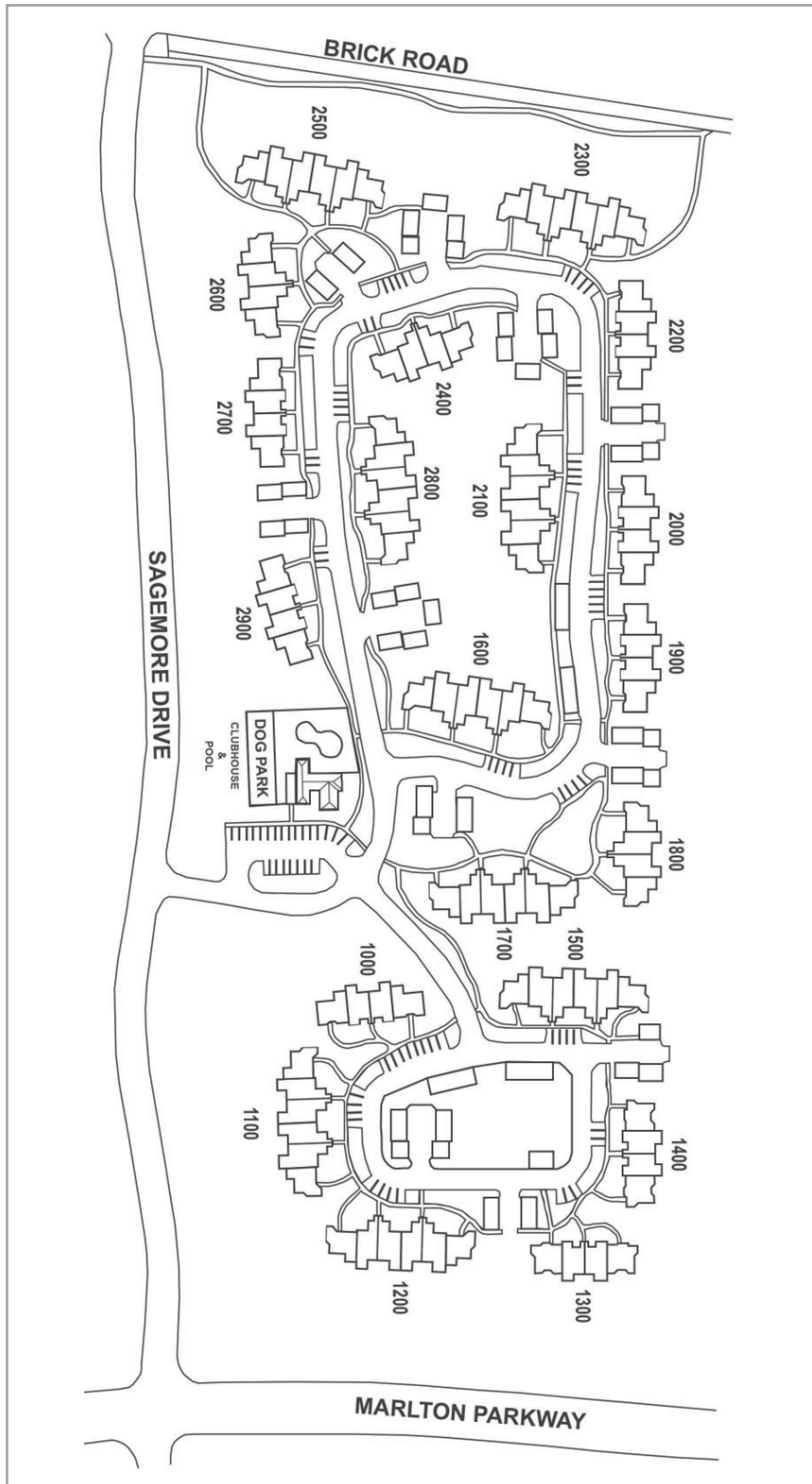

SAGEMORE I MAP

SAGEMORE II MAP

SAGEMORE APARTMENTS
900 Sagemore Drive Marlton, NJ 08053
856-985-1154
sagemore@davisenterprises.com
www.sagemoreapts.com

WELCOME TO SAGEMORE

Welcome to unsurpassed elegant living at Sagemore Apartments, a community of luxury and sophistication. Sagemore's quiet, park-like community offers an incomparable lifestyle.

FLOORPLANS

HADDONFIELD

MOORESTOWN

MEDFORD

Unit #

Floorplan