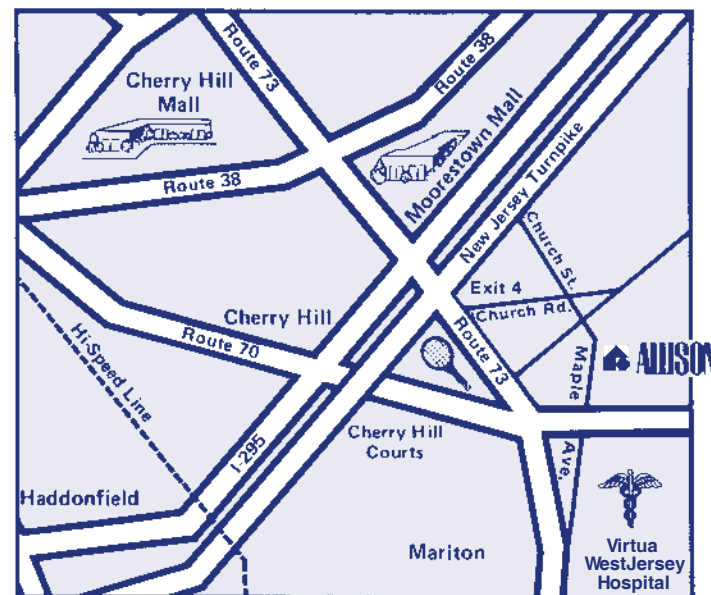

move up  
to  
the  
**ALLISON**

# TRADITION

of excellence

SCAN TO VIEW  
PHOTOS

**LOCATION:** The Allison Apartments are within minutes of New Jersey Turnpike - Exit 4 and Routes 295, 73 and 70. Major bridges, including the Tacony-Palmyra, Betsy Ross and Benj. Franklin are all easily accessible.

At your option, the excitement of Atlantic City's casinos are less than one hour away. Or you can be in New York, enjoying a Broadway Show, in less than two hours.

**LOCATION:** From the Marlton Interchange follow Route 70 East. At the first light, take jughandle onto North Maple Avenue. Continue two blocks to entrance of Allison Apartments on right.