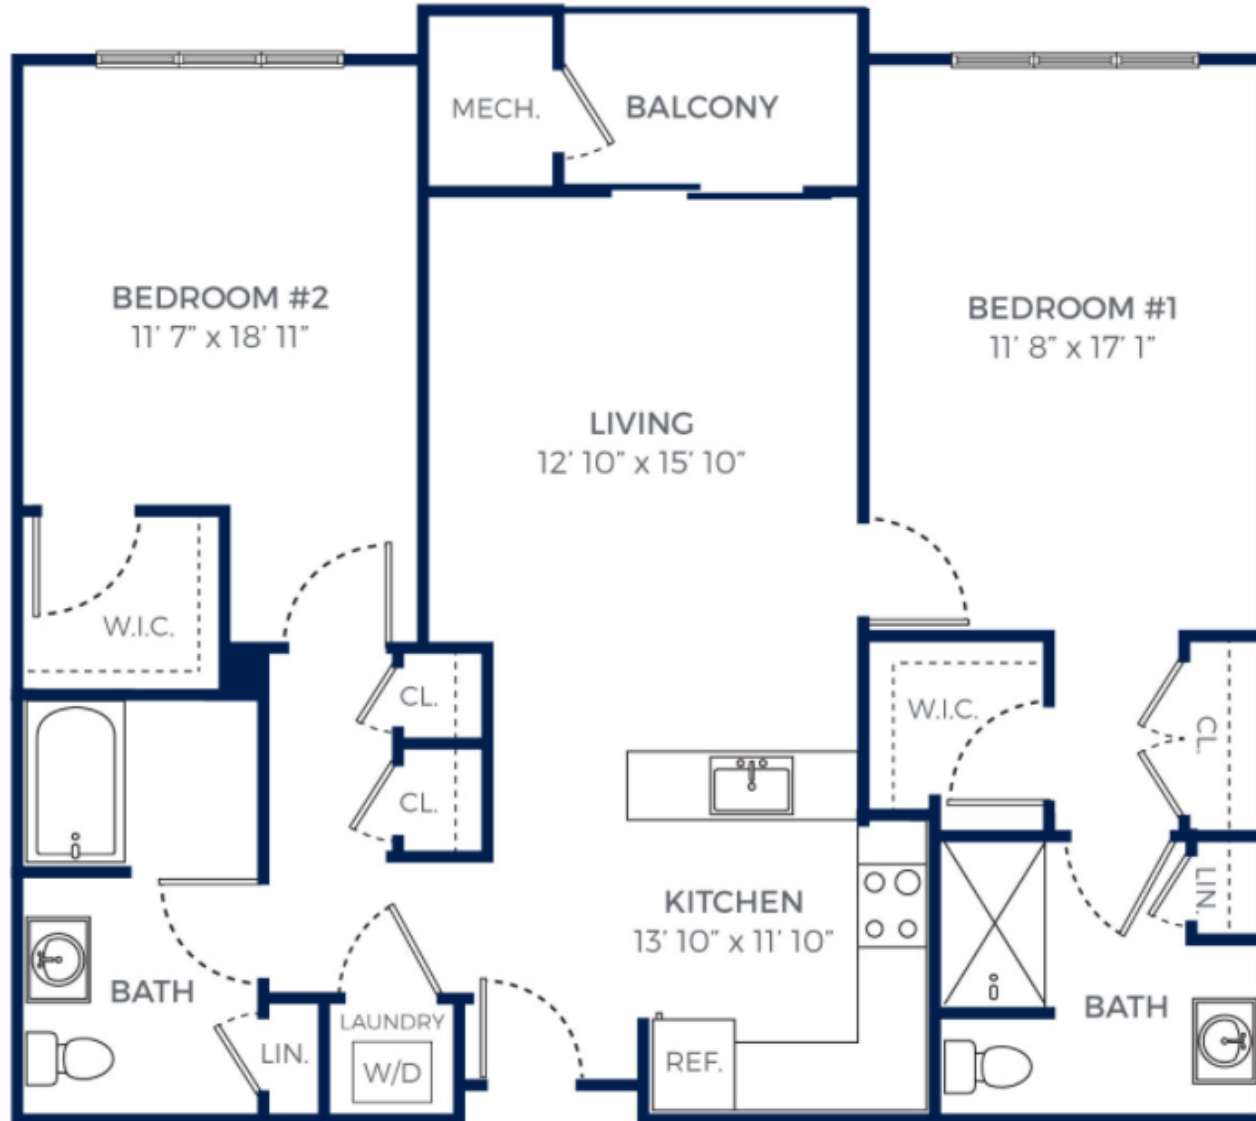

B-03

1,211 Sq. Ft.

2 Bedroom | 2 Bath

THE NEIL
MODERN APARTMENTS