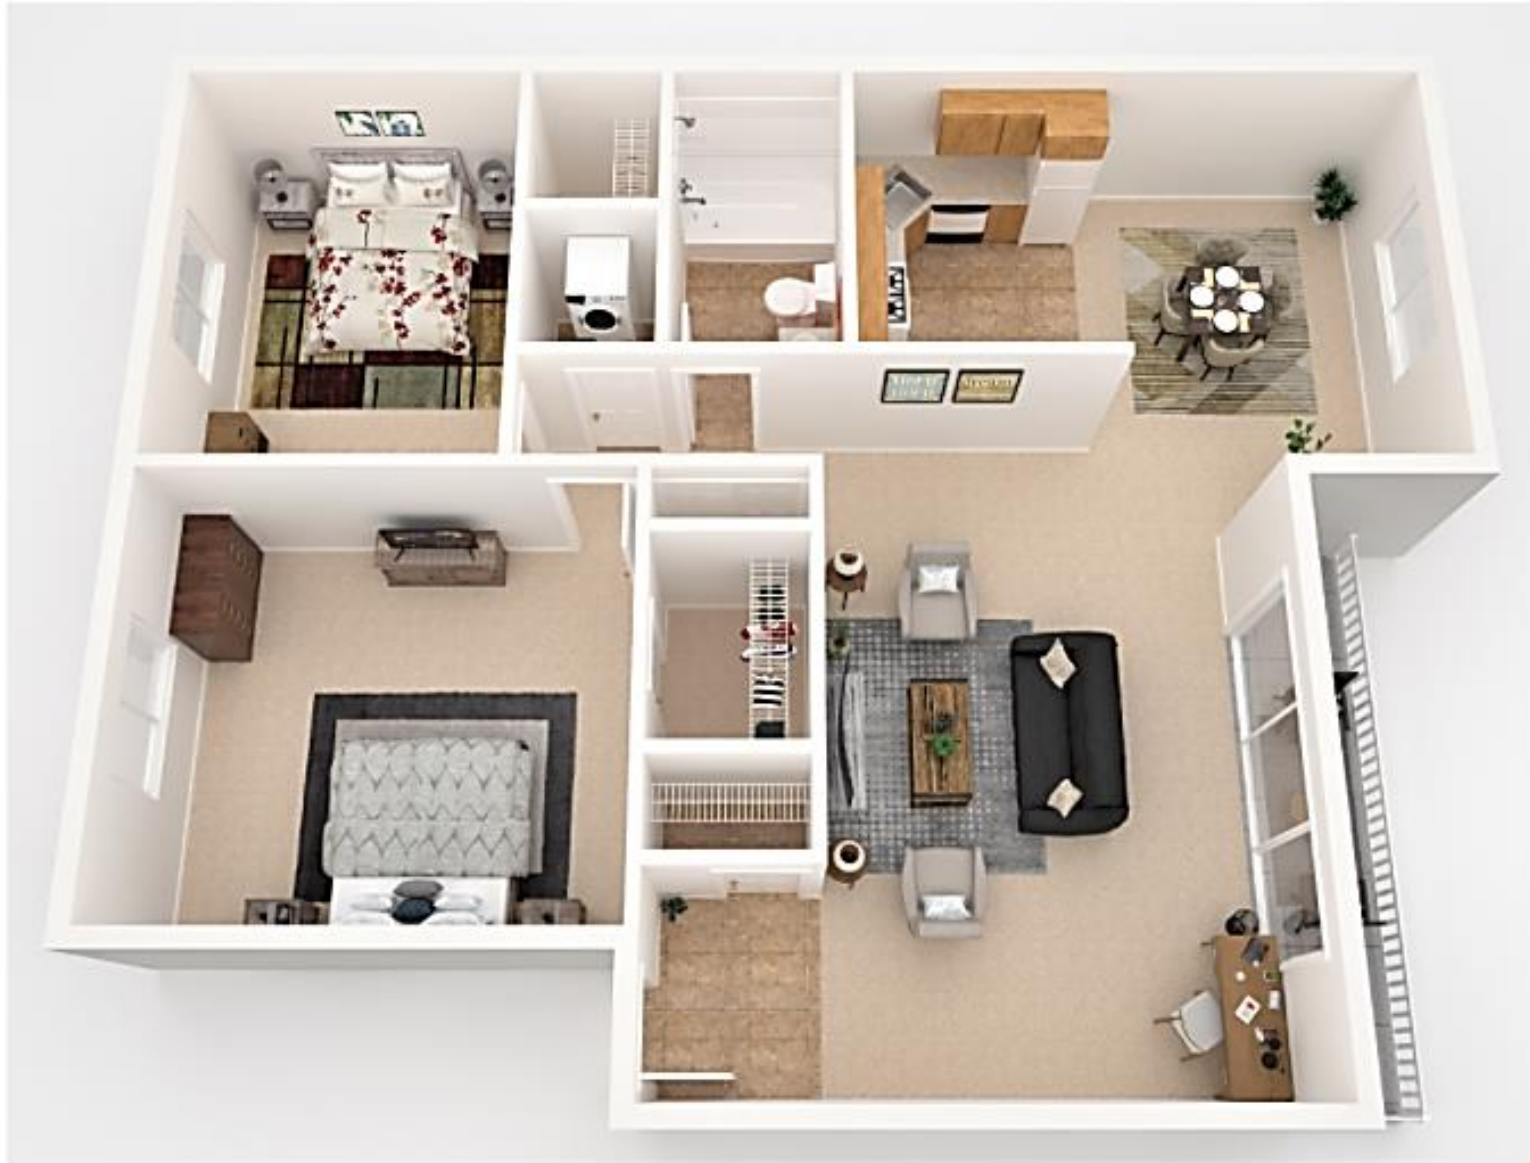

Unit Type Deluxe

900 Sq. Ft.

2 Bedroom | 1 Bath

ALLISON
apartments