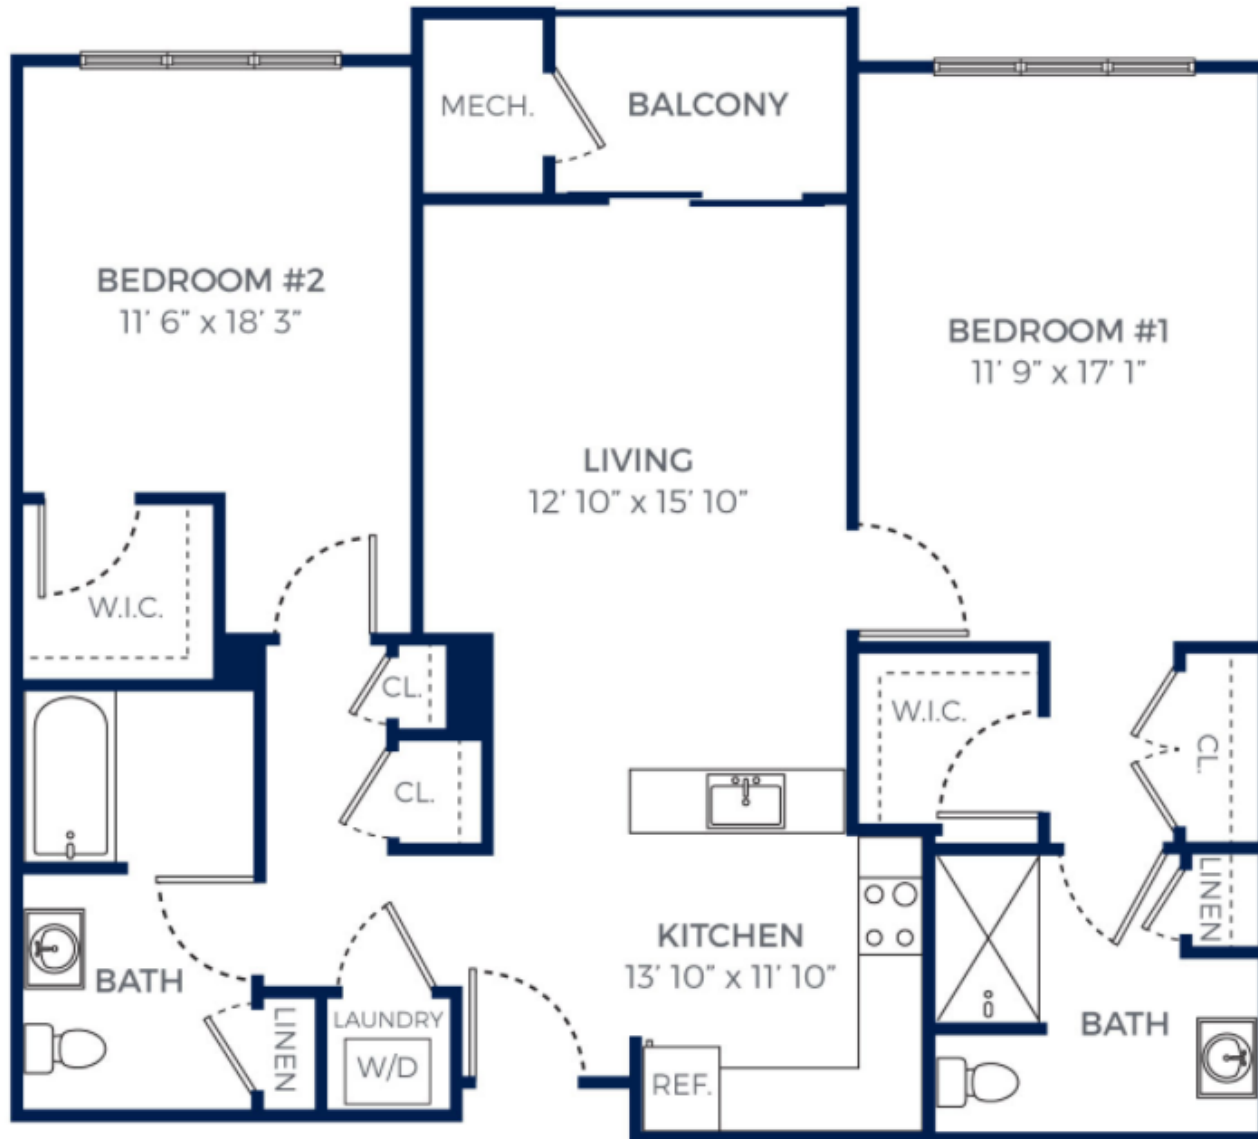

B-02

1,199 Sq. Ft.

2 Bedroom | 2 Bath

THE NEIL
MODERN APARTMENTS