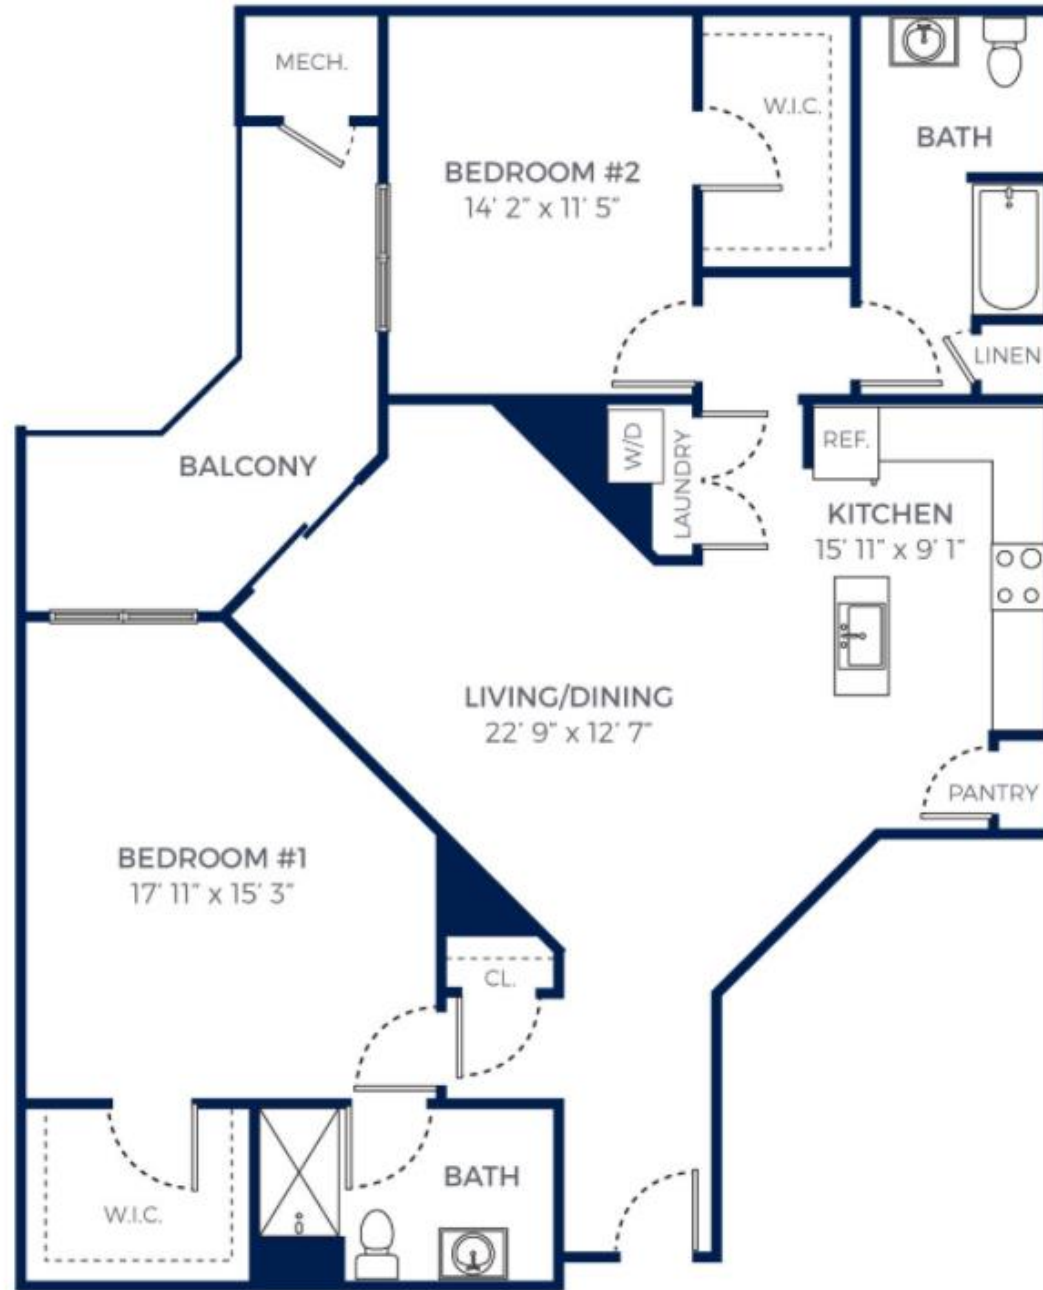

B-07

1,424 Sq. Ft.

2 Bedroom | 2 Bath

**THE NEIL**  
MODERN APARTMENTS