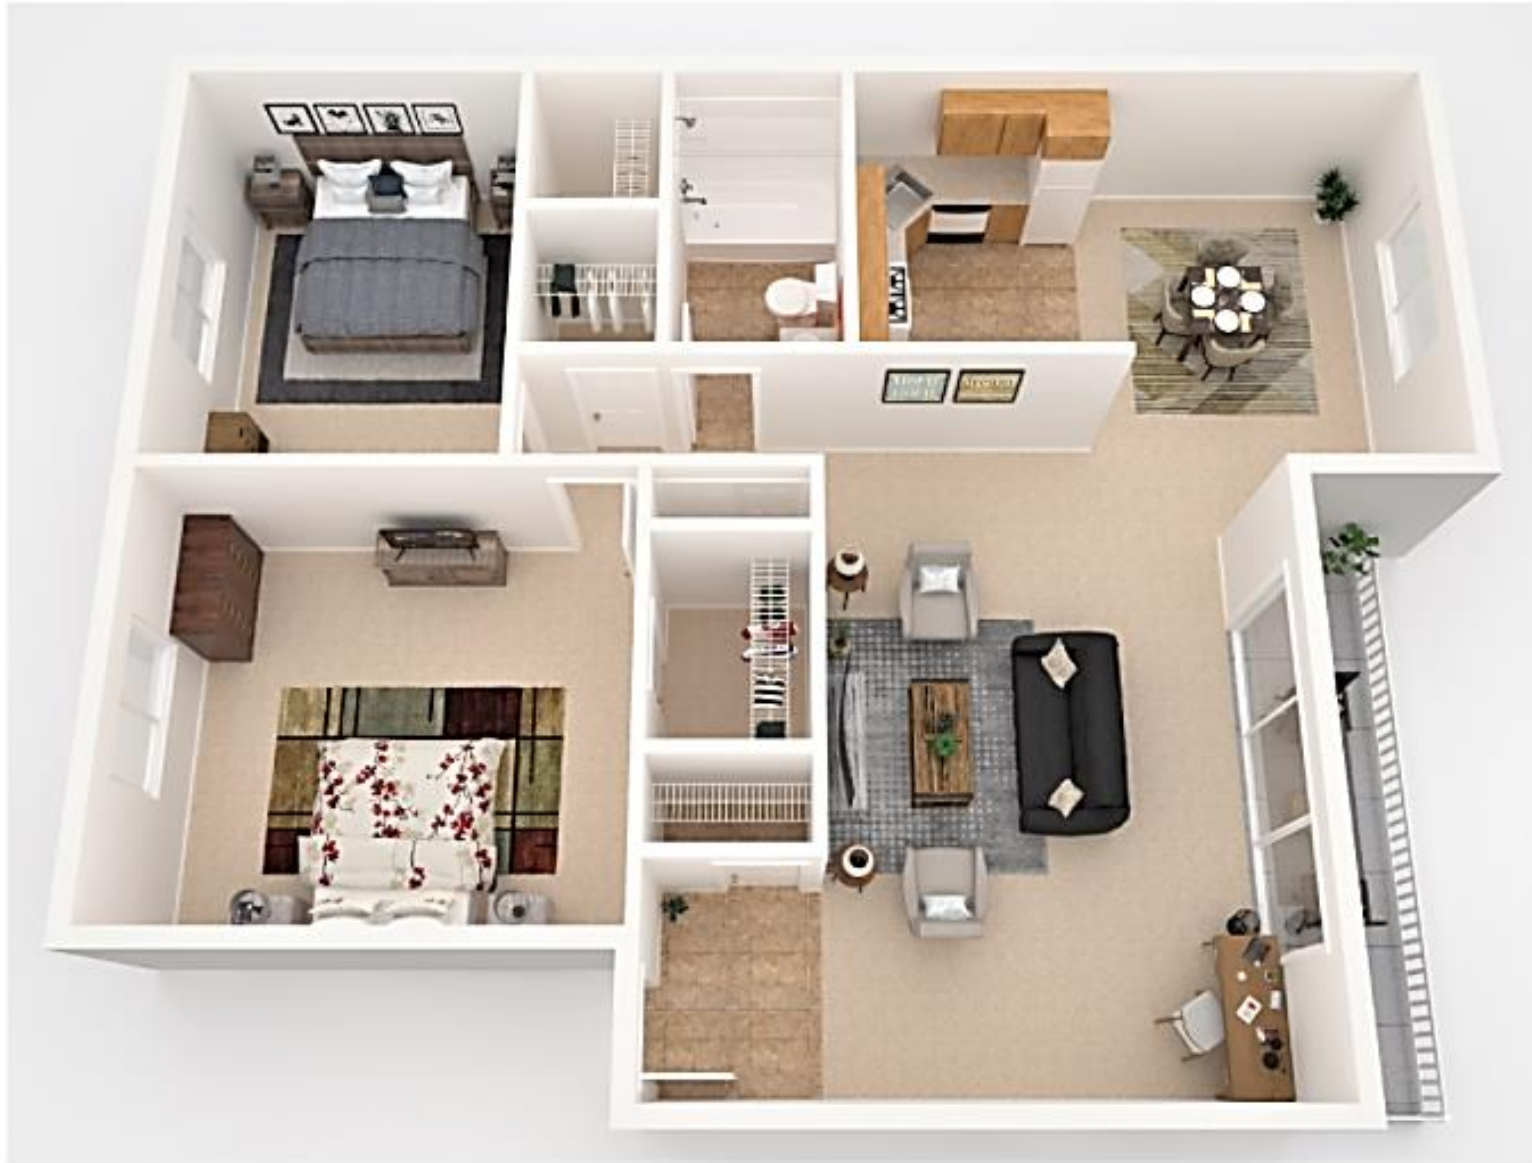

Unit Type Grand

900 Sq. Ft.

2 Bedroom | 1 Bath

ALLISON
apartments